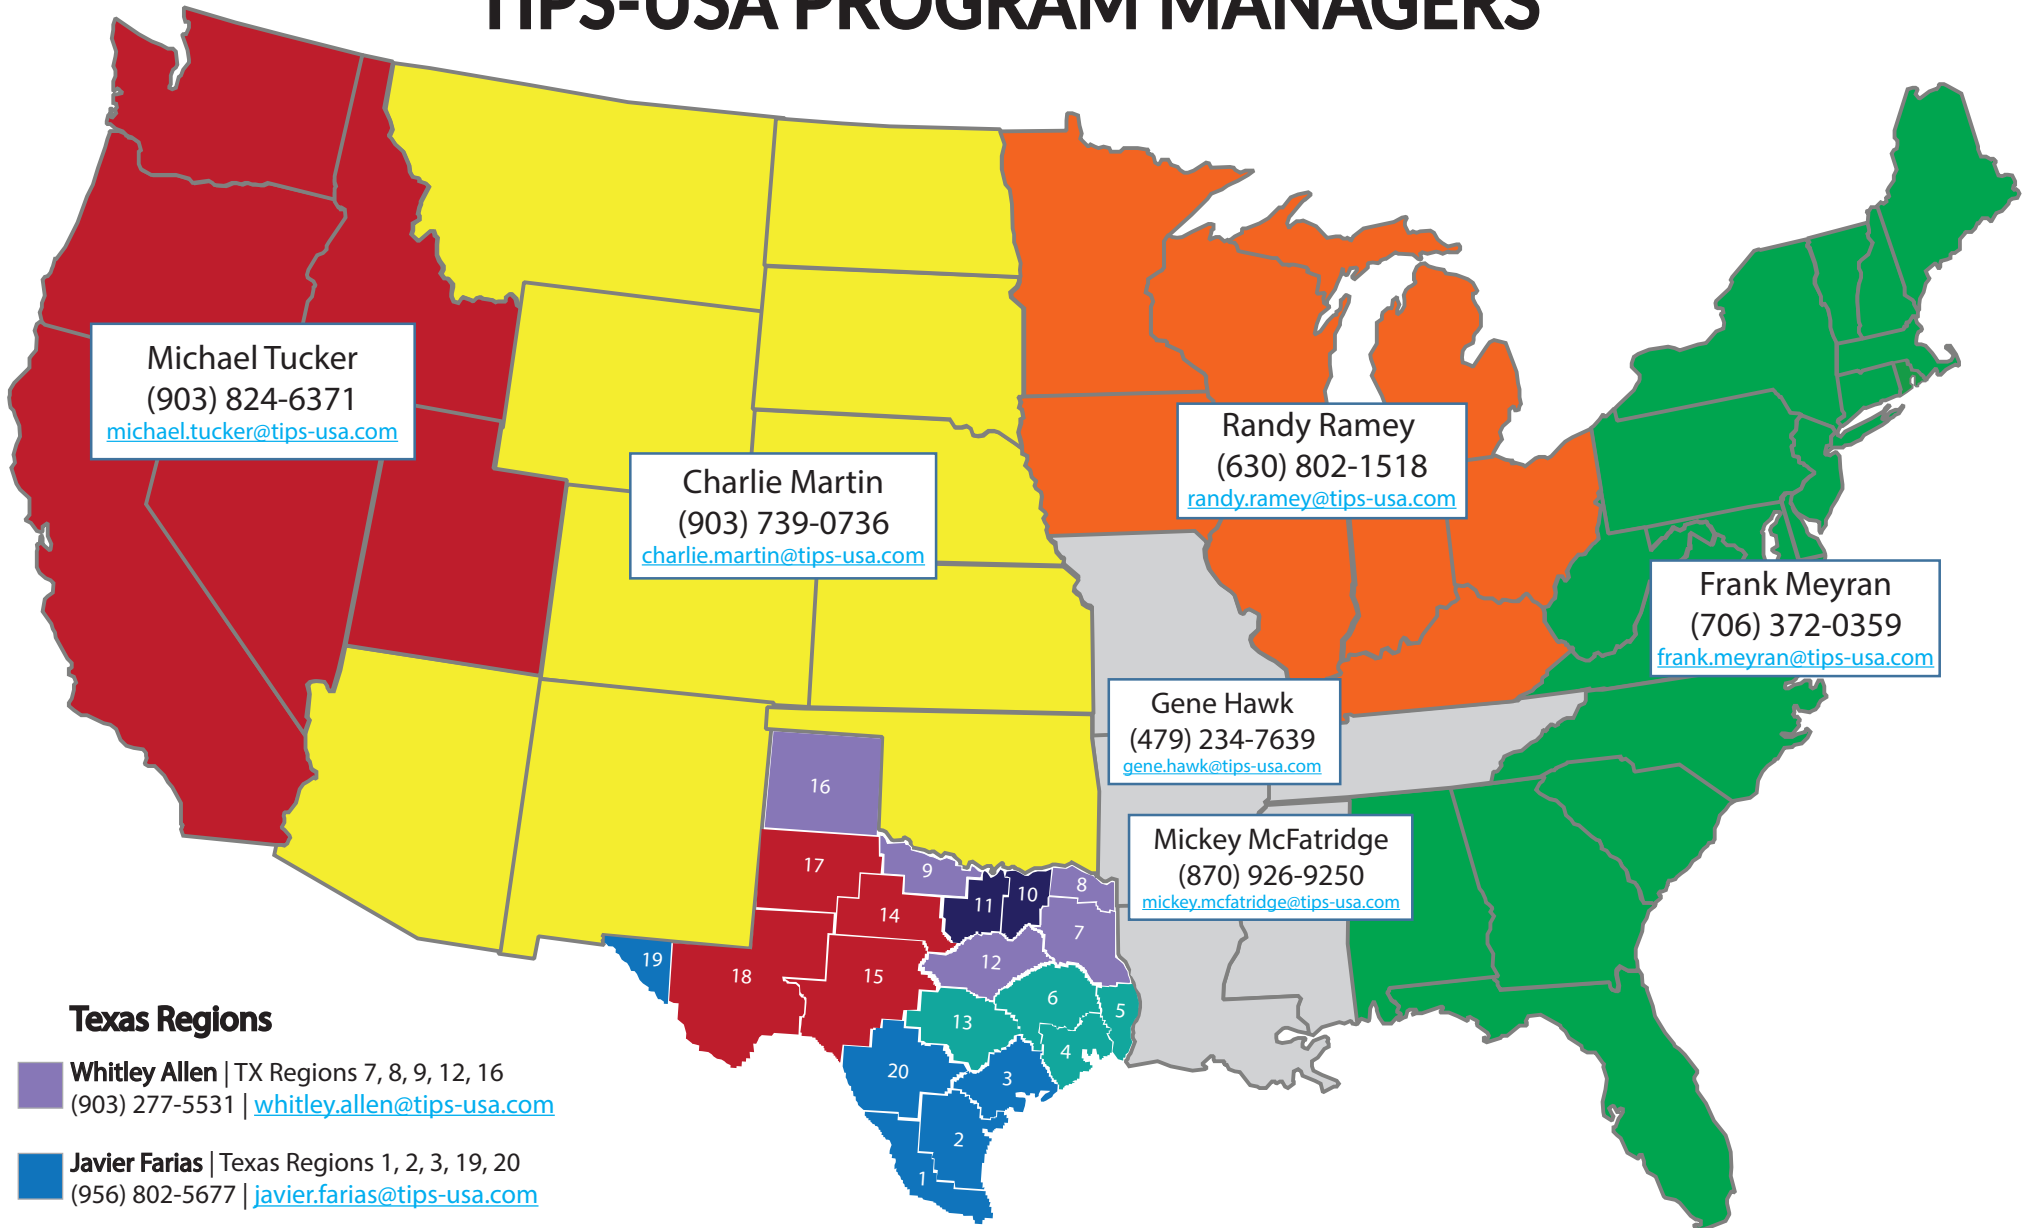

TIPS-USA PROGRAM MANAGERS

Texas Regions

- Whitley Allen** | TX Regions 7, 8, 9, 12, 16
(903) 277-5531 | whitley.allen@tips-usa.com
- Javier Farias** | Texas Regions 1, 2, 3, 19, 20
(956) 802-5677 | javier.farias@tips-usa.com
- Bill Herries** | Texas Regions 10, 11
(817) 239-5293 | bill.herries@tips-usa.com
- Lyndsey Rieth** | Texas Regions 4, 5, 6, 13
(713) 585-5069 | lyndsey.rieth@tips-usa.com
- Michael Tucker** | Western US & TX Regions 14, 15, 17, 18
(903) 824-6371 | michael.tucker@tips-usa.com